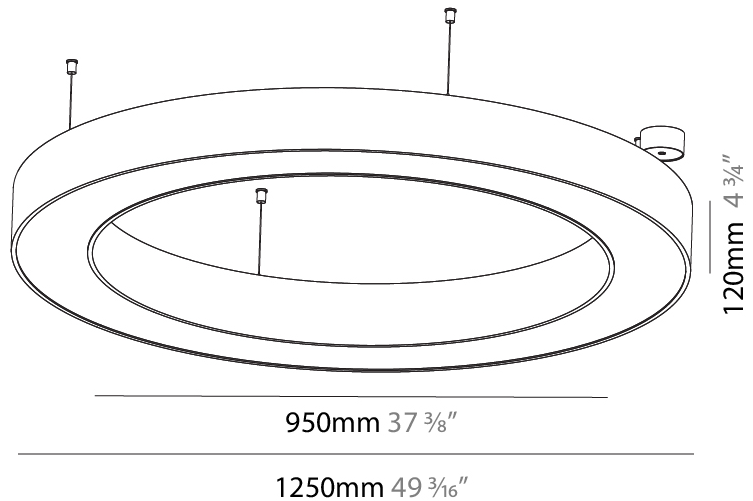

GENERAL

Series: Glorious
Subseries: Glorious
Brand: Prolight
Division: Architectural
Mounting Type: Suspension
Mounting Location: Ceiling
Subcategory: Ambient

PHYSICAL

Shape: Round
Diameter (mm): 1250
Diameter (in): 49 ⁷/₁₆
Height (mm): 120
Height (in): 4 ³/₄
Max. Overall Height (mm): 2120
Max. Overall Height (in): 83 ⁷/₁₆
Light Distribution: Direct / Indirect
Weight (kg): 13.475
Weight (lbs): 29.70
Diffuser: PMMA - Opal or Micro-Prism
Fixture Finish: SSR / BKV / CWI / CRY / HAB / UFT / ITA / RUA / FTG / MYG / LOD / PUS / FRO / FUP / KIA / POP / BLS / SPG / MEY / GOH / GUM / CHC / COM / ABZ / JAG / OBR / MOS / ROR
Fixture Material: Aluminum

ELECTRICAL

Lamp Type: LED (Zhaga Standard)
Input Wattage (W): 90
Total Output Wattage (W): 72 / 57.6 (3500K)
Dimming: Non-Dimming / Phase Dimming (120Vac only) / 0-10V Dimming
Driver Included: Yes
Driver Location: Integrated
Driver Type: Constant Current
Driver Class: Class 2
Input Voltage (V): 120 - 277
Constant Current (MA): 350 / 1200/600 (3500K)

LED

Color Temperature (°K): 3000 / 3500 / 4000
Max. Delivered Lumen (lm): 5540 / 5733 / 5850 Direct / 3830 / 3969 / 4050 Indirect
CRI: >80 CRI
Efficiency (%): 68
Lamp Life (hrs): 50000

OPTICAL

RATINGS AND CERTIFICATIONS

Certified By: Certified for North American Standards
IP rating: IP20