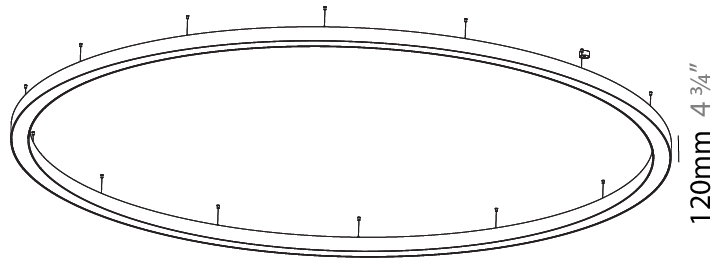

GENERAL

Series: Glorious
Subseries: Glorious
Brand: Prolight
Division: Architectural
Mounting Type: Suspension
Mounting Location: Ceiling
Subcategory: Ambient

PHYSICAL

Shape: Round
Diameter (mm): 5400
Diameter (in): 212 ⁵/₈
Depth (mm): 120
Depth (in): 4 ³/₄
Max. Overall Height (mm): 2120
Max. Overall Height (in): 83 ⁷/₁₆
Light Distribution: Direct
Weight (kg): 69.5
Weight (lbs): 152.9
Diffuser: PMMA - Opal or Micro-Prism
Fixture Finish: [SSR / BKV / CWI / CRY / HAB / UFT / ITA / RUA / FTG / MYG / LOD / PUS / FRO / FUP / KIA / POP / BLS / SPG / MEY / GOH / GUM / CHC / COM / ABZ / JAG / OBR / MOS / ROR](#)
Fixture Material: Aluminum

ELECTRICAL

Lamp Type: LED (Zhaga Standard)
Input Wattage (W): 280
Total Output Wattage (W): 224 / 179.2 (3500K)
Dimming: [Non-Dimming / Phase Dimming (120Vac only) / 0-10V Dimming](#)
Driver Included: Yes
Driver Location: Integrated
Driver Type: Constant Current
Driver Class: Class 2
Input Voltage (V): 120 - 277
Constant Current (MA): 350 / 1400 (3500K)

LED

Color Temperature (°K): [3000 / 3500 / 4000](#)
Max. Delivered Lumen (lm): 25840 / 26754 / 27300
CRI: >80 CRI
Efficiency (%): 65
Lamp Life (hrs): 50000

OPTICAL

RATINGS AND CERTIFICATIONS

Certified By: Certified for North American Standards
IP rating: IP20