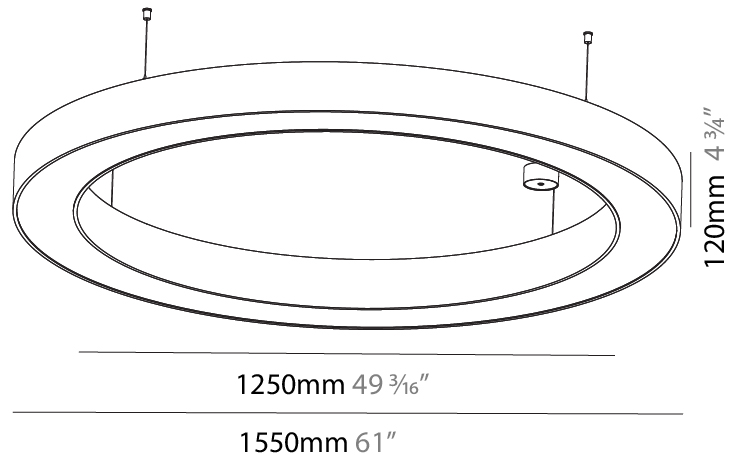

GENERAL

Series: Glorious
Subseries: Glorious
Brand: Prolight
Division: Architectural
Mounting Type: Suspension
Mounting Location: Ceiling
Subcategory: Ambient

PHYSICAL

Shape: Round
Diameter (mm): 1550
Diameter (in): 61
Height (mm): 120
Height (in): 4 ¾
Max. Overall Height (mm): 2120
Max. Overall Height (in): 83 ⅞
Light Distribution: Direct / Indirect
Weight (kg): 16.737
Weight (lbs): 36.90
Diffuser: PMMA - Opal or Micro-Prism
Fixture Finish: SSR / BKV / CWI / CRY / HAB / UFT / ITA / RUA / FTG / MYG / LOD / PUS / FRO / FUP / KIA / POP / BLS / SPG / MEY / GOH / GUM / CHC / COM / ABZ / JAG / OBR / MOS / ROR
Fixture Material: Aluminum

ELECTRICAL

Lamp Type: LED (Zhaga Standard)
Input Wattage (W): 110
Total Output Wattage (W): 88 / 70.4 (3500K)
Dimming: Non-Dimming / Phase Dimming (120Vac only) / 0-10V Dimming
Driver Included: Yes
Driver Location: Integrated
Driver Type: Constant Current - 120 / 277Vac
Driver Class: Class 2
Input Voltage (V): 120 - 277
Constant Current (MA): 350 / 700/800 (3500K)

LED

Color Temperature (°K): 3000 / 3500 / 4000
Max. Delivered Lumen (lm): 6920 / 7164 / 7310 Direct / 4530 / 4938 / 4790 Indirect
CRI: >80 CRI
Efficiency (%): 68
Lamp Life (hrs): 50000

OPTICAL

RATINGS AND CERTIFICATIONS

Certified By: Certified for North American Standards
IP rating: IP20